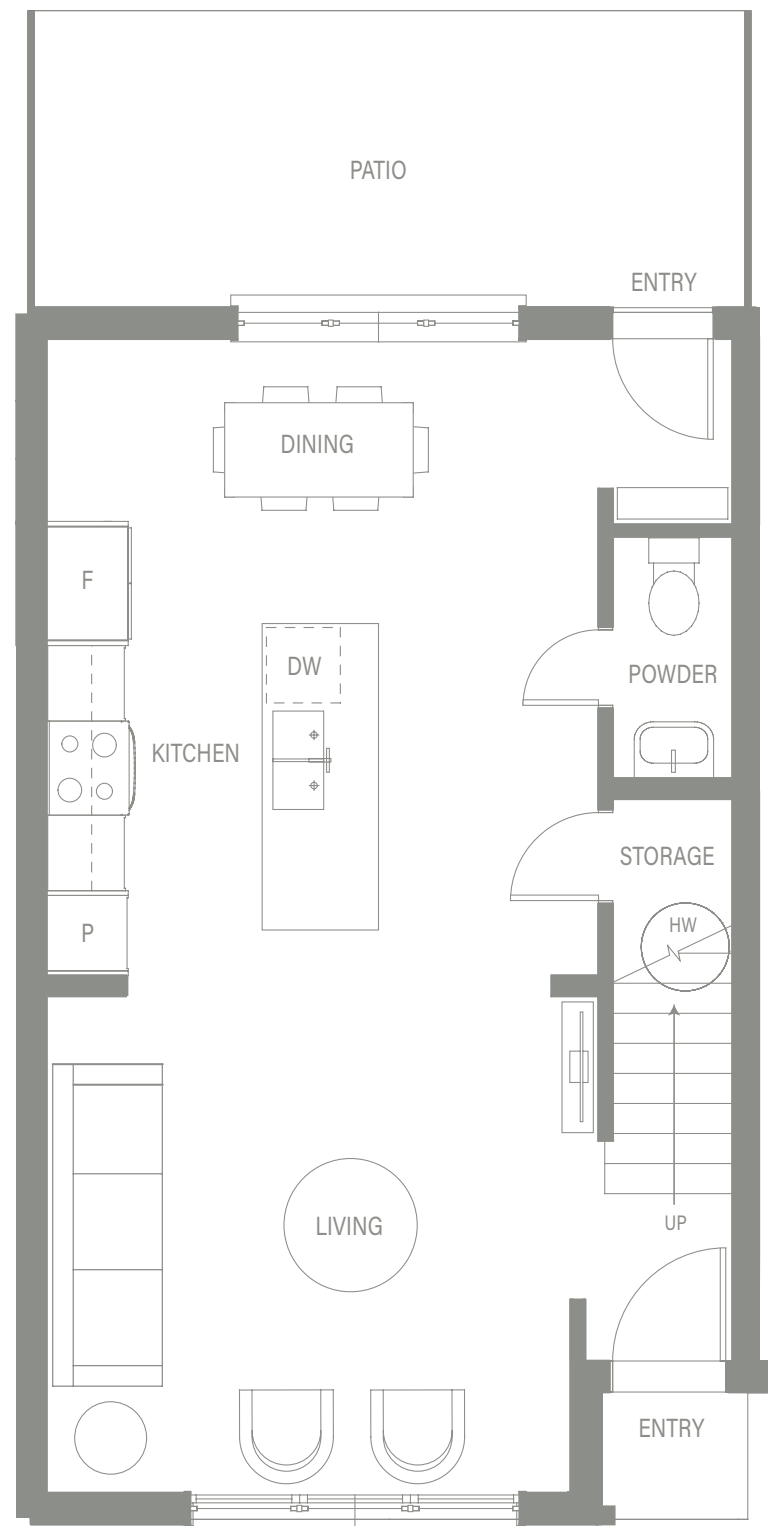

Patio Level
Flat

514-532 sq.ft.

Lower level

2 Bedroom,
2.5 Bathroom
Townhome

1,010-1,030 sq.ft.

Main level

Upper level

3 Bedroom,
1.5 Bathroom
Townhome

1,117-1,137 sq.ft.

Main level

Upper level

3 Bedroom,
2.5 Bathroom
Townhome

1,274 sq.ft.

Main level

Upper level