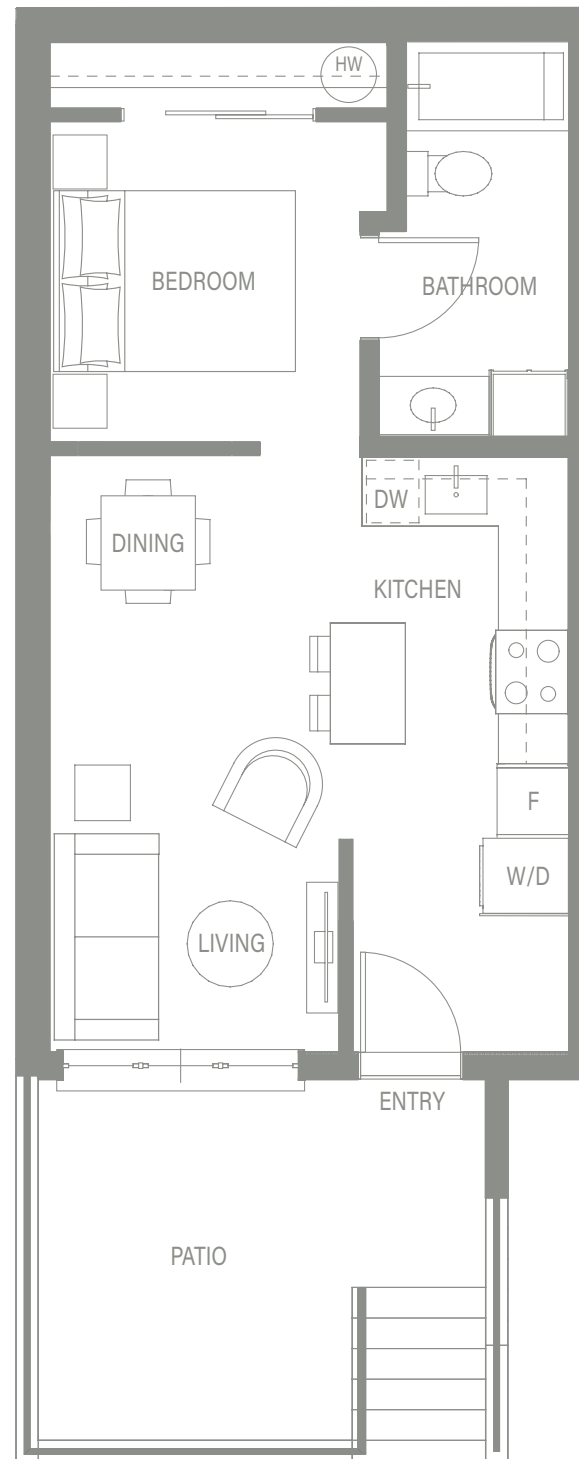

Patio Level
Flat

514-532 sq.ft.

Lower level

2 Bedroom,
2.5 Bathroom
Townhome

1,010-1,030 sq.ft.

Main level

Upper level

3 Bedroom,
1.5 Bathroom
Townhome

1,117-1,137 sq.ft.

Main level

Upper level

3 Bedroom,
2.5 Bathroom
Townhome

1,274 sq.ft.

Main level

Upper level