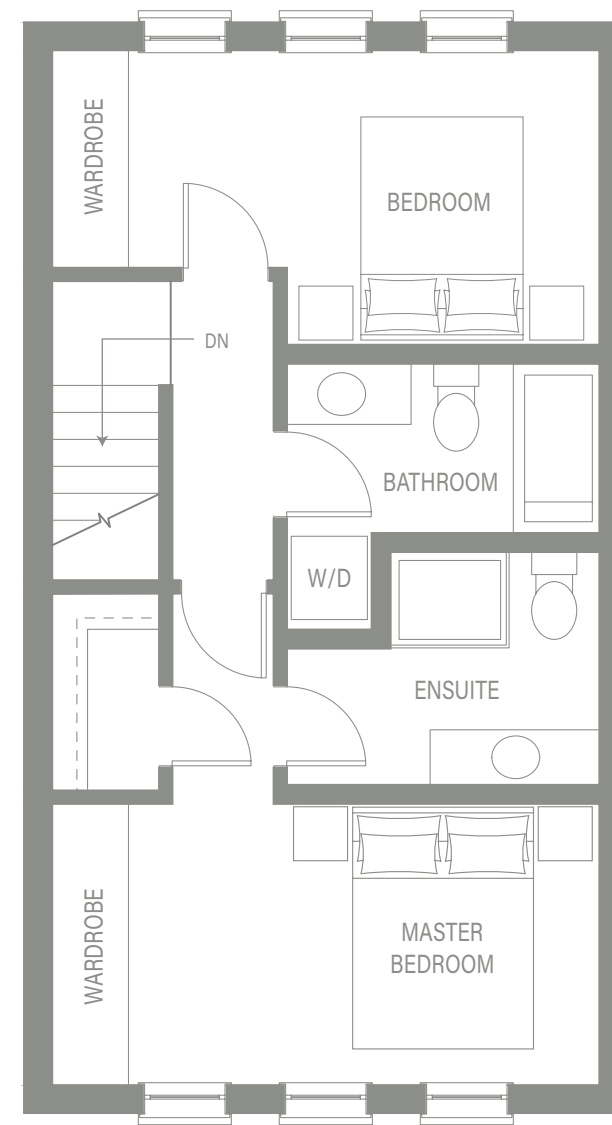

Patio Level
Flat

514-532 sq.ft.

Lower level

2 Bedroom,
2.5 Bathroom
Townhome

1,010-1,030 sq.ft.

Main level

Upper level

3 Bedroom,
1.5 Bathroom
Townhome

1,117-1,137 sq.ft.

Main level

Upper level

3 Bedroom,
2.5 Bathroom
Townhome

1,274 sq.ft.

Main level

Upper level