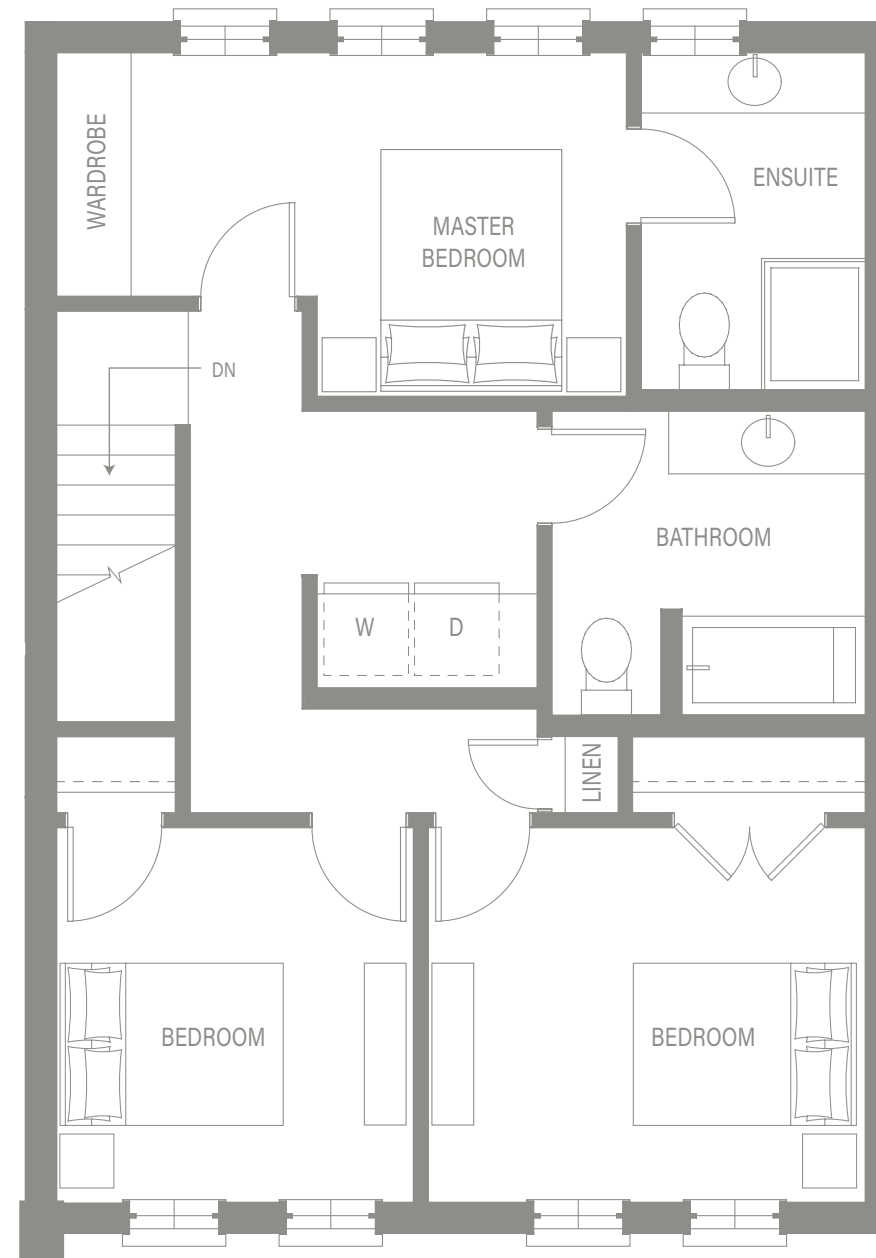

Patio Level
Flat

514-532 sq.ft.

Lower level

2 Bedroom,
2.5 Bathroom
Townhome

1,010-1,030 sq.ft.

Main level

Upper level

3 Bedroom,
1.5 Bathroom
Townhome

1,117-1,137 sq.ft.

Main level

Upper level

3 Bedroom,
2.5 Bathroom
Townhome

1,274 sq.ft.

Main level

Upper level