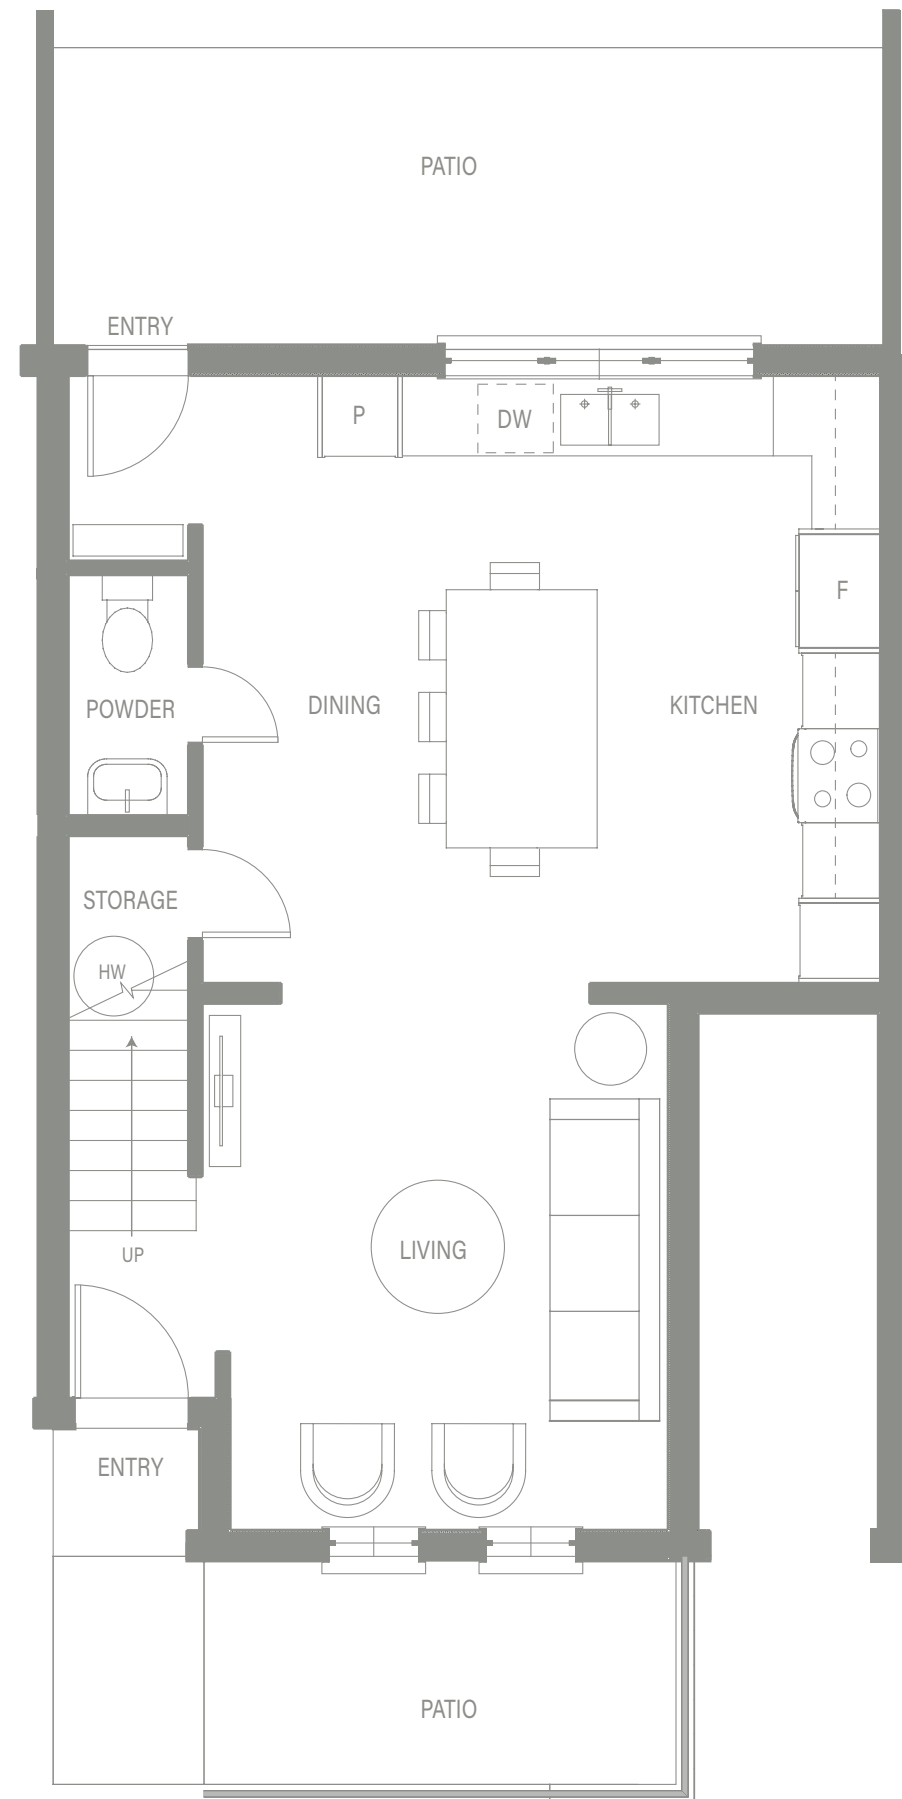

Patio Level
Flat

514-532 sq.ft.

Lower level

2 Bedroom,
2.5 Bathroom
Townhome

1,010-1,030 sq.ft.

Main level

Upper level

3 Bedroom,
1.5 Bathroom
Townhome

1,117-1,137 sq.ft.

Main level

Upper level

3 Bedroom,
2.5 Bathroom
Townhome

1,274 sq.ft.

Main level

Upper level