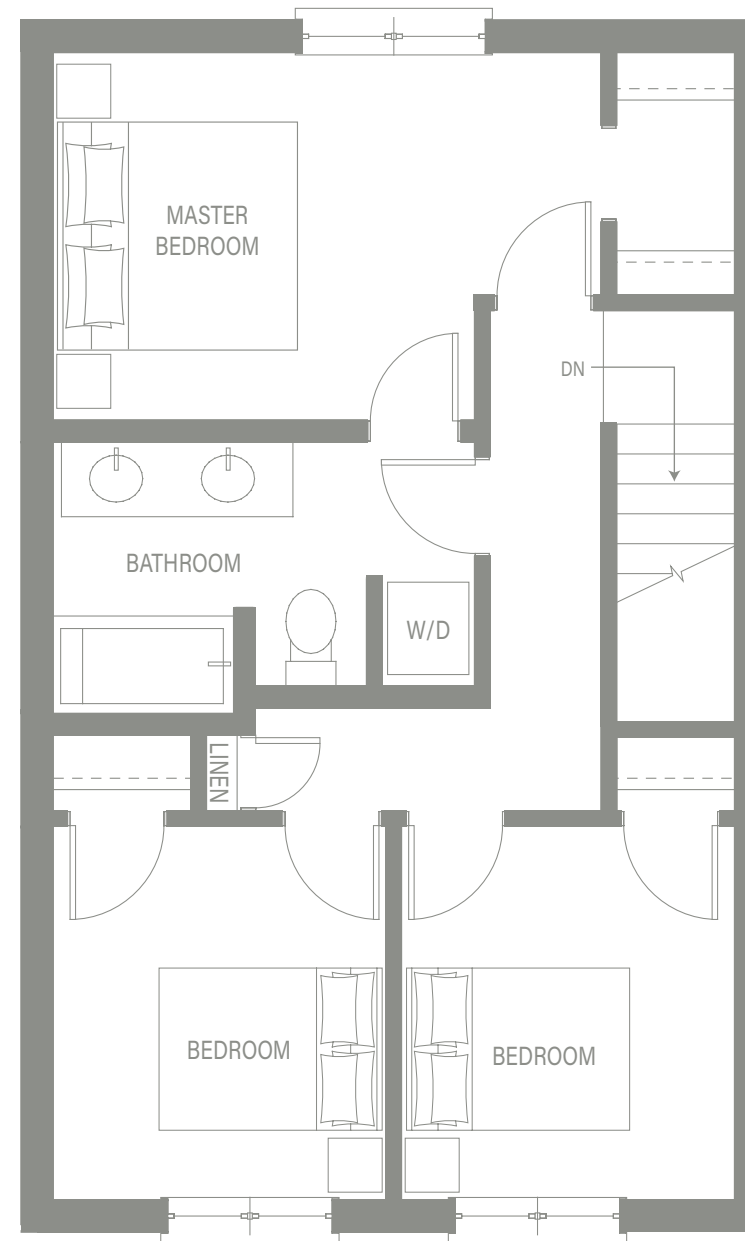

Patio Level
Flat

514-532 sq.ft.

Lower level

2 Bedroom,
2.5 Bathroom
Townhome

1,010-1,030 sq.ft.

Main level

Upper level

3 Bedroom,
1.5 Bathroom
Townhome

1,117-1,137 sq.ft.

Main level

Upper level

3 Bedroom,
2.5 Bathroom
Townhome

1,274 sq.ft.

Main level

Upper level