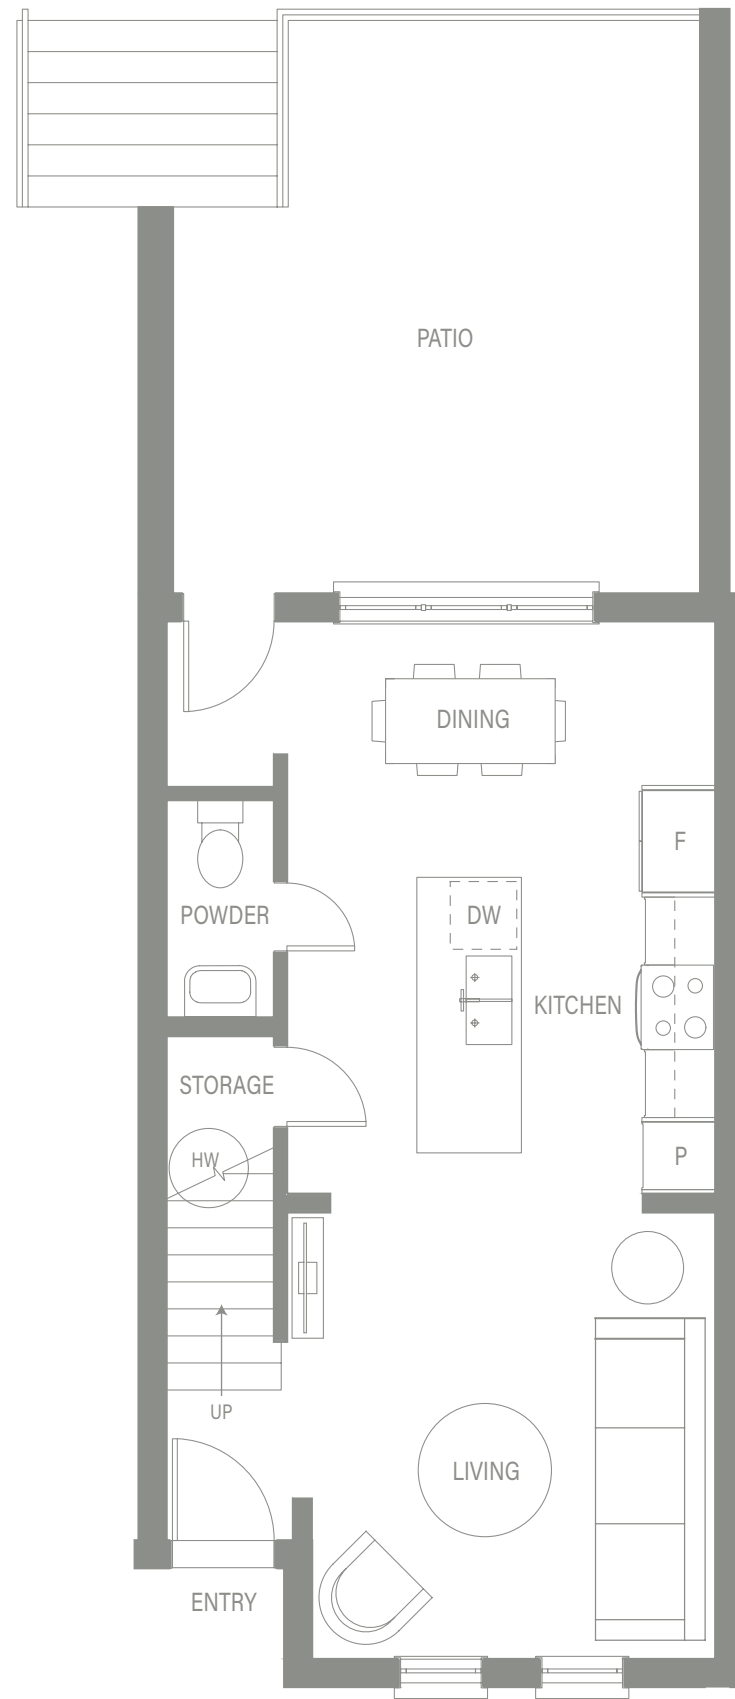

Patio Level
Flat

514-532 sq.ft.

Lower level

2 Bedroom,
2.5 Bathroom
Townhome

1,010-1,030 sq.ft.

Main level

Upper level

3 Bedroom,
1.5 Bathroom
Townhome

1,117-1,137 sq.ft.

Main level

Upper level

3 Bedroom,
2.5 Bathroom
Townhome

1,274 sq.ft.

Main level

Upper level